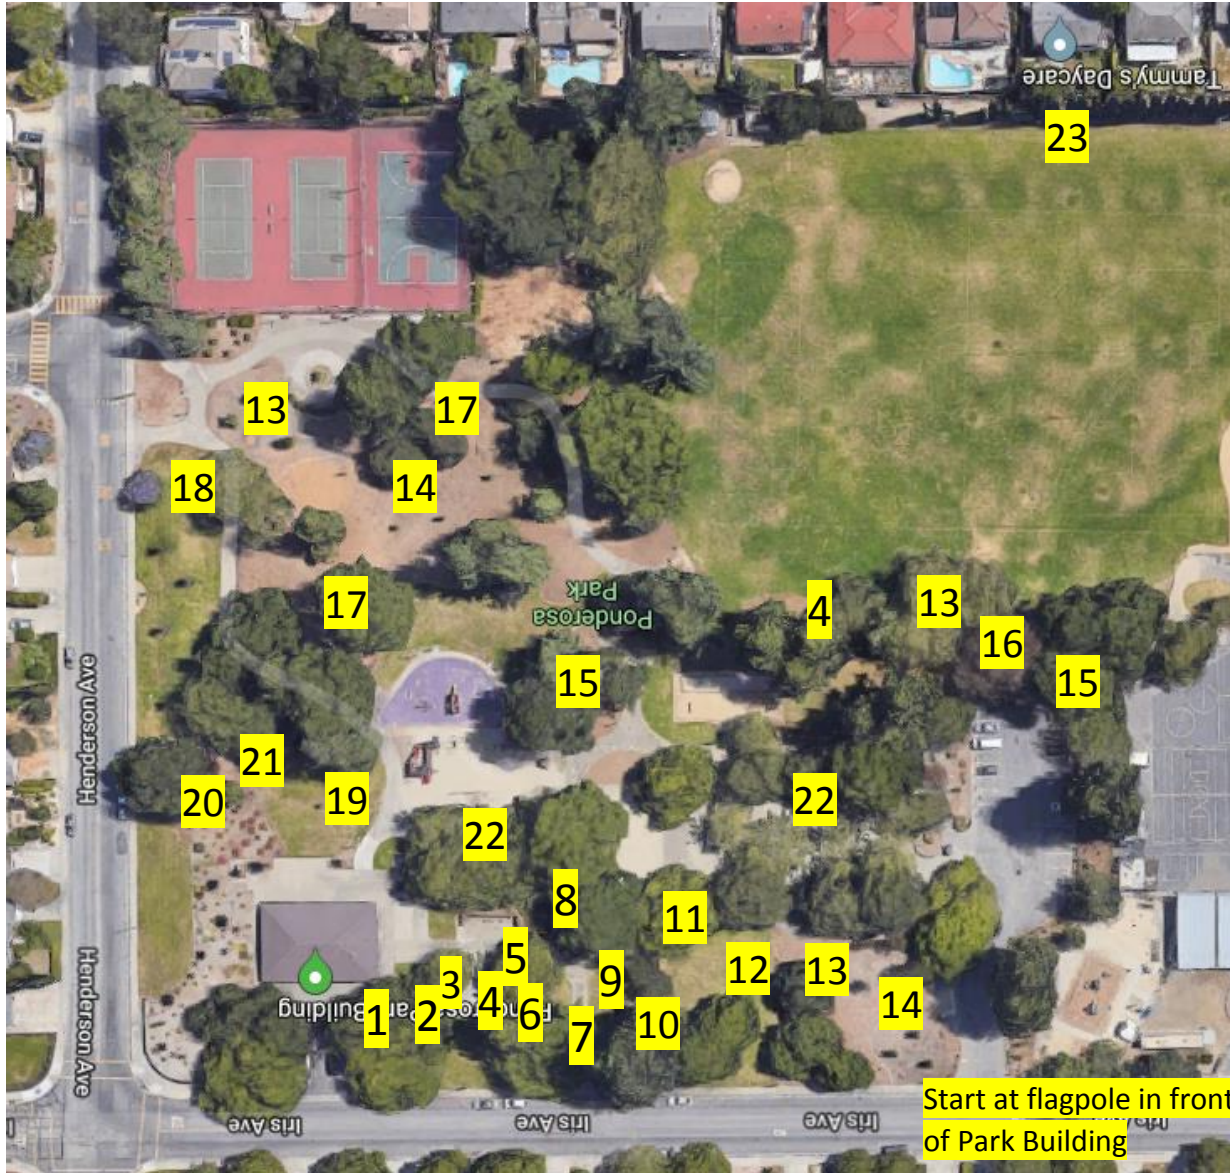

Ponderosa Park Tree Walk

811 Henderson Avenue, Sunnyvale 94086

- 1 Chinese Elm
- 2 Western Redbud
- 3 Southern Magnolia
- 4 Canary Island Pine
- 5 Purple Leaf Plum
- 6 Ginkgo Biloba
- 7 California Coast Redwood
- 8 Shamel Ash
- 9 Crape Myrtle
- 10 Chinese Pistache
- 11 Holly Oak
- 12 Valley Oak
- 13 California Sycamore
- 14 Deodar Cedar
- 15 Monterey Pine
- 16 Pink Iron Bark Eucalyptus
- 17 Ponderosa Pine
- 18 Jacaranda
- 19 Virginia Live Oak
- 20 Liquidambar
- 21 Yucca
- 22 London Plane
- 23 Italian Cypress