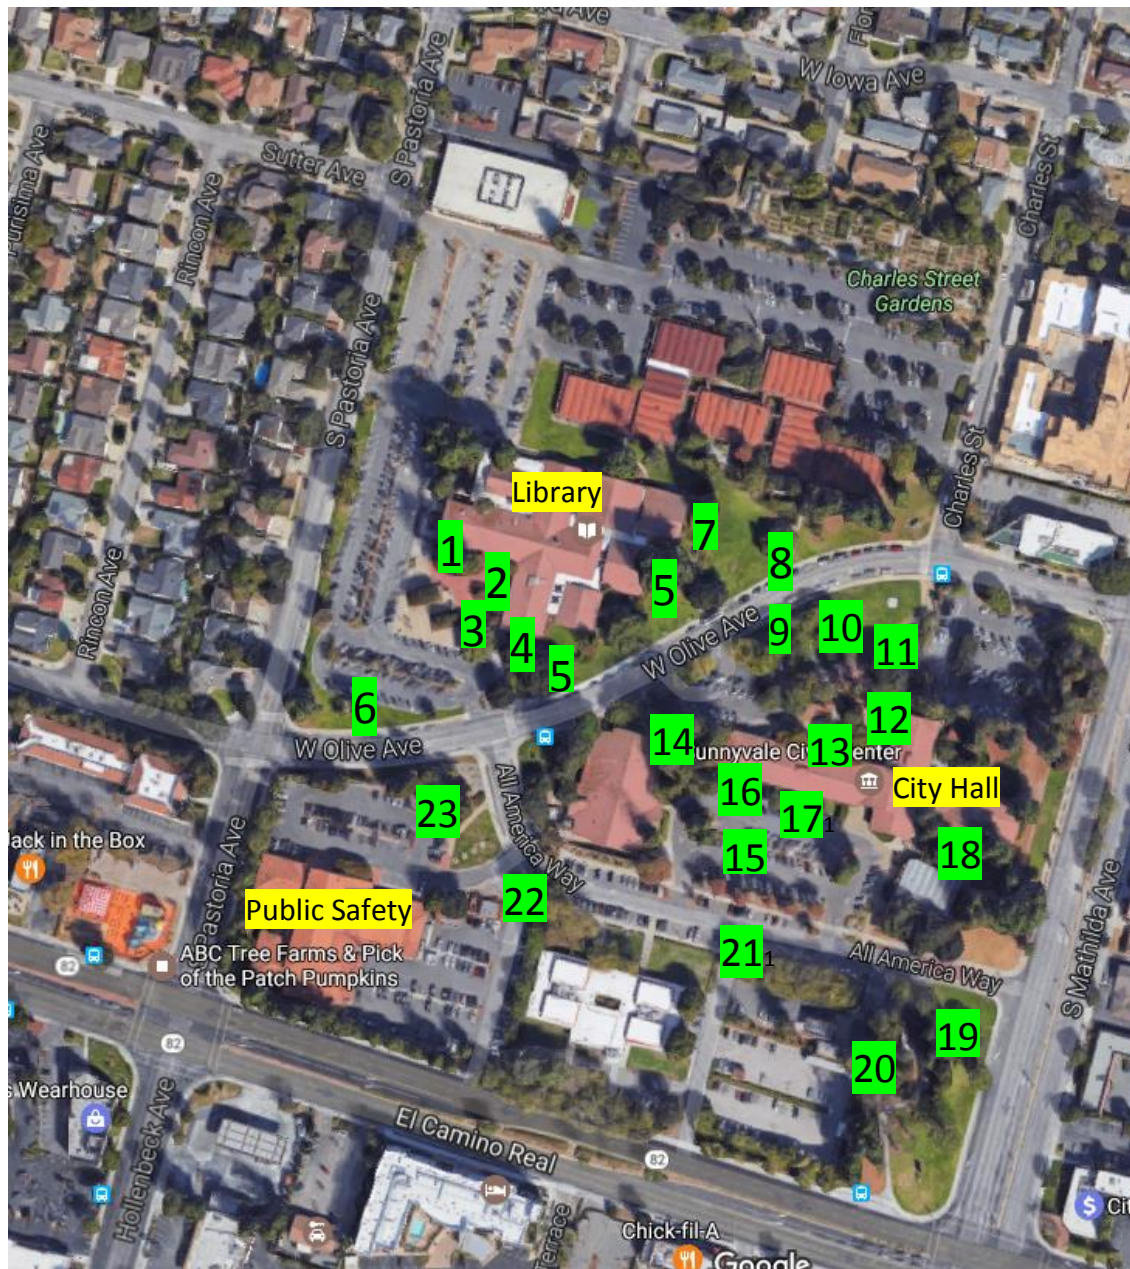

Sunnyvale Urban
Forest Advocates

sunnyvaletrees.org

Sunnyvale Civic Center Tree Walk

- 1 - Redwood
- 2 - Japanese Maple
- 3 - Cork Oak
- 4 - Saucer Magnolia
- 5 - Holly Oak
- 6 - Copper Beech
- 7 - Canary Island Pine
- 8 - Chinese Pistache
- 9 - Ginkgo
- 10 - Liquidambar
- 11 - Southern Magnolia
- 12 - Japanese Flowering Cherry
- 13 - Camphor
- 14 - Redwood Grove
- 15 - Copper Beech
- 16 - Ohio Buckeye
- 17 - Crape Myrtle
- 18 - Fern Pine
- 19 - Tulip Poplar
- 20 - Sycamore
- 21 - Chinese Elm
- 22 - Monterey Pine
- 23 - Cherry Trees