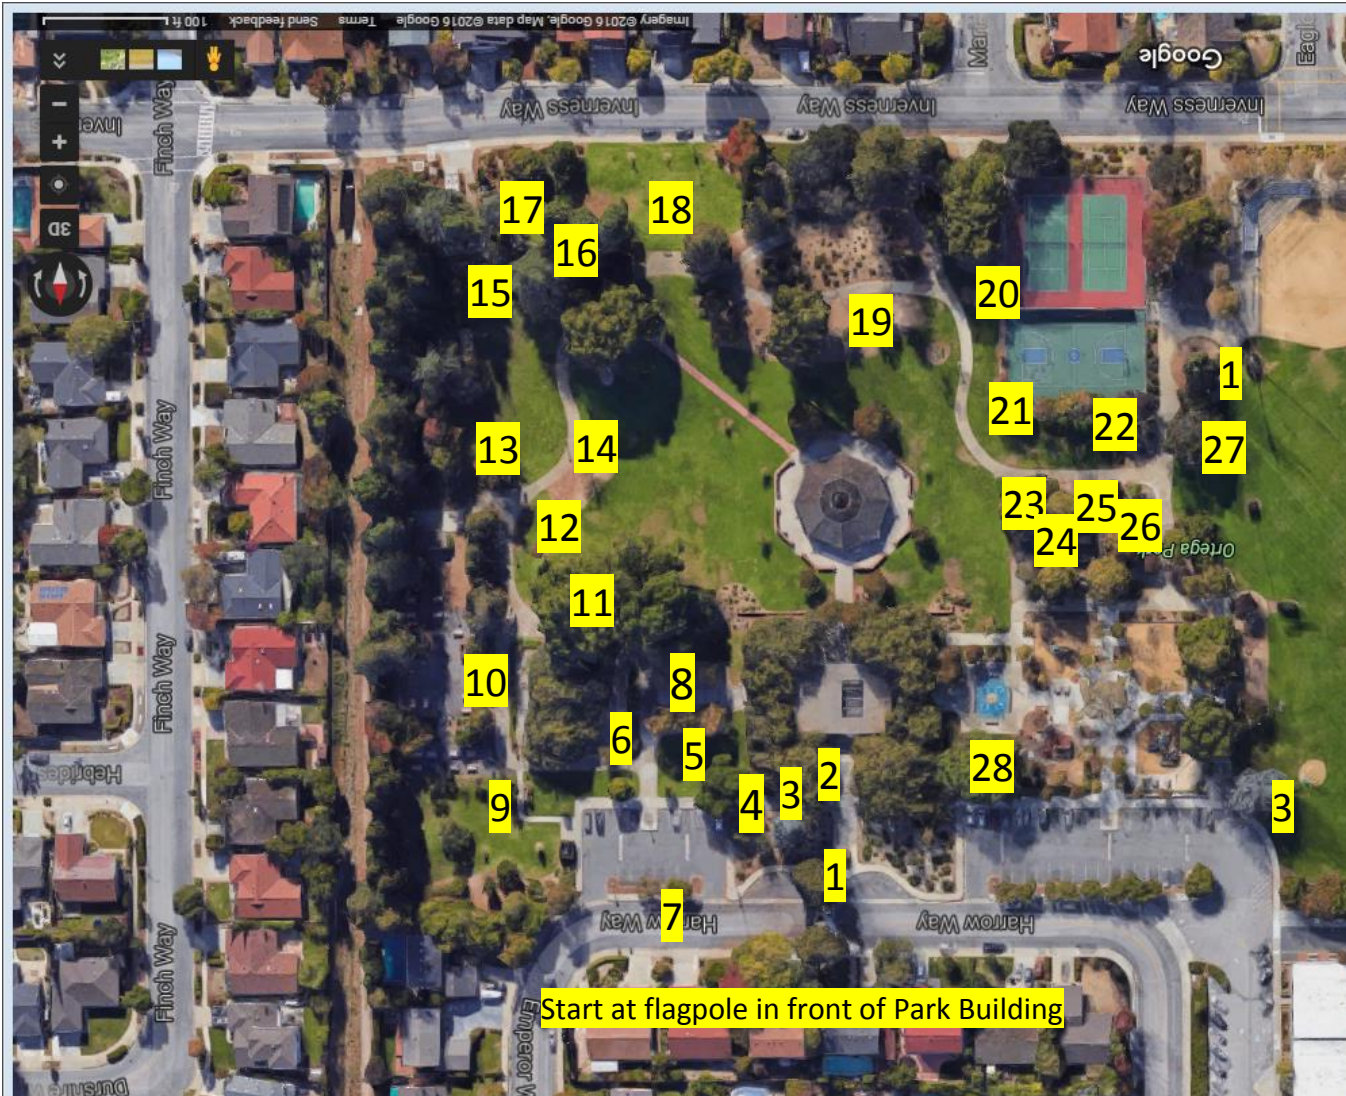

Sunnyvale Urban Forest Advocates

sunnyvaltetrees.org

Ortega Park Tree Walk

636 Harrow Way, Sunnyvale 94087

- 1 California Coast Redwood
- 2 Chinese Elm
- 3 Atlas Cedar
- 4 Japanese Black Pine
- 5 Carob
- 6 Camphor
- 7 African Sumac
- 8 London Plane
- 9 Arbutus Unedo
- 10 White Birch
- 11 Shammel Ash
- 12 Crape Myrtle
- 13 Liquidambar
- 14 Maple
- 15 Deodor Cedar
- 16 Holly Oak
- 17 Canary Island Pine
- 18 Shumard Oak
- 19 Oak
- 20 Japanese Maple
- 21 Purple Leaf Plum
- 22 Heritage River Birch
- 23 White Alder
- 24 Golden Raintree
- 25 Alder
- 26 Jacaranda
- 27 Raywood Ash
- 28 Locust