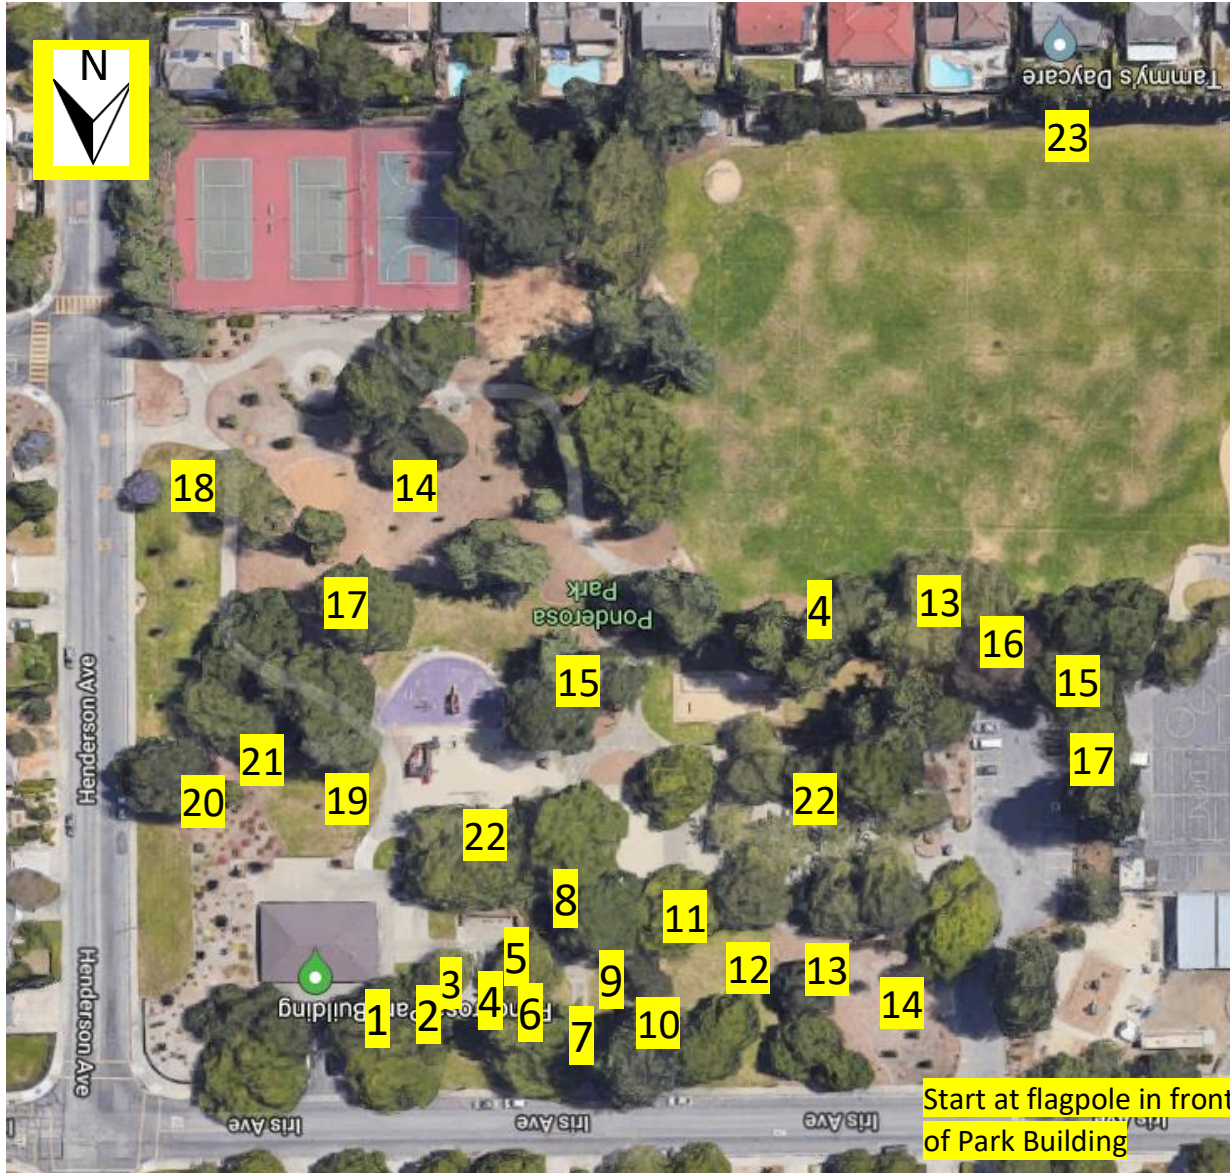

Sunnyvale Urban
Forest Advocates
sunnyvaletrees.org

Ponderosa Park Tree Walk

811 Henderson Avenue, Sunnyvale 94086

- 1 Chinese Elm
- 2 Western Redbud
- 3 Southern Magnolia
- 4 Canary Island Pine
- 5 Purple Leaf Plum
- 6 Ginkgo Biloba
- 7 California Coast Redwood
- 8 Shamel Ash
- 9 Crape Myrtle
- 10 Chinese Pistache
- 11 Holly Oak
- 12 Valley Oak
- 13 California Sycamore
- 14 Deodar Cedar
- 15 Monterey Pine
- 16 Pink Flowering Iron Bark Eucalyptus
- 17 Ponderosa Pine
- 18 Jacaranda
- 19 Southern Live Oak
- 20 Liquidambar
- 21 Yucca
- 22 London Plane
- 23 Italian Cypress