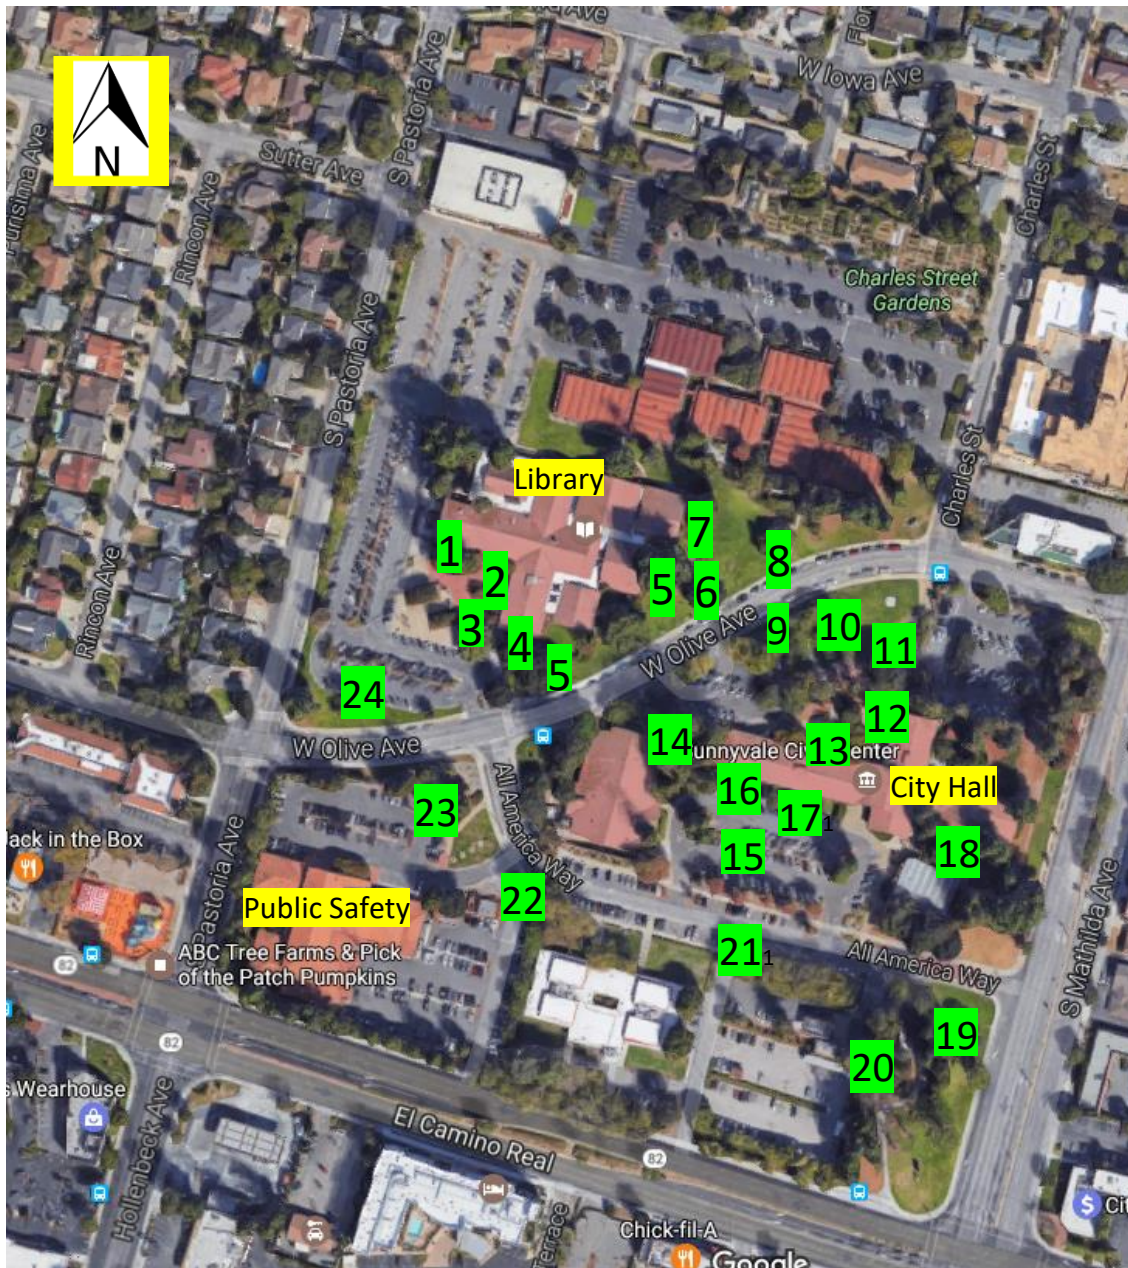

Sunnyvale Civic Center Tree Walk

- 1 - Redwood
 - 2 - Japanese Maple
 - 3 - Cork Oak
 - 4 - Saucer Magnolia
 - 5 - Holly Oak
 - 6 - Honey Locust
 - 7 - Canary Island Pine
 - 8 - Chinese Pistache
 - 9 - Ginkgo
 - 10 - Liquidambar
 - 11 - Southern Magnolia
 - 12 - Japanese Flowering Cherry
 - 13 - Camphor
 - 14 - Redwood Grove
 - 15 - Copper Beech
 - 16 - Ohio Buckeye
 - 17 - Crape Myrtle
 - 18 - Fern Pine
 - 19 - Tulip Poplar
 - 20 - Sycamore
 - 21 - Chinese Elm
 - 22 - Monterey Pine
 - 23 - Cherry Trees
 - 24 - Copper Beech
- Donated by sister city Iizuka, Japan in 2014