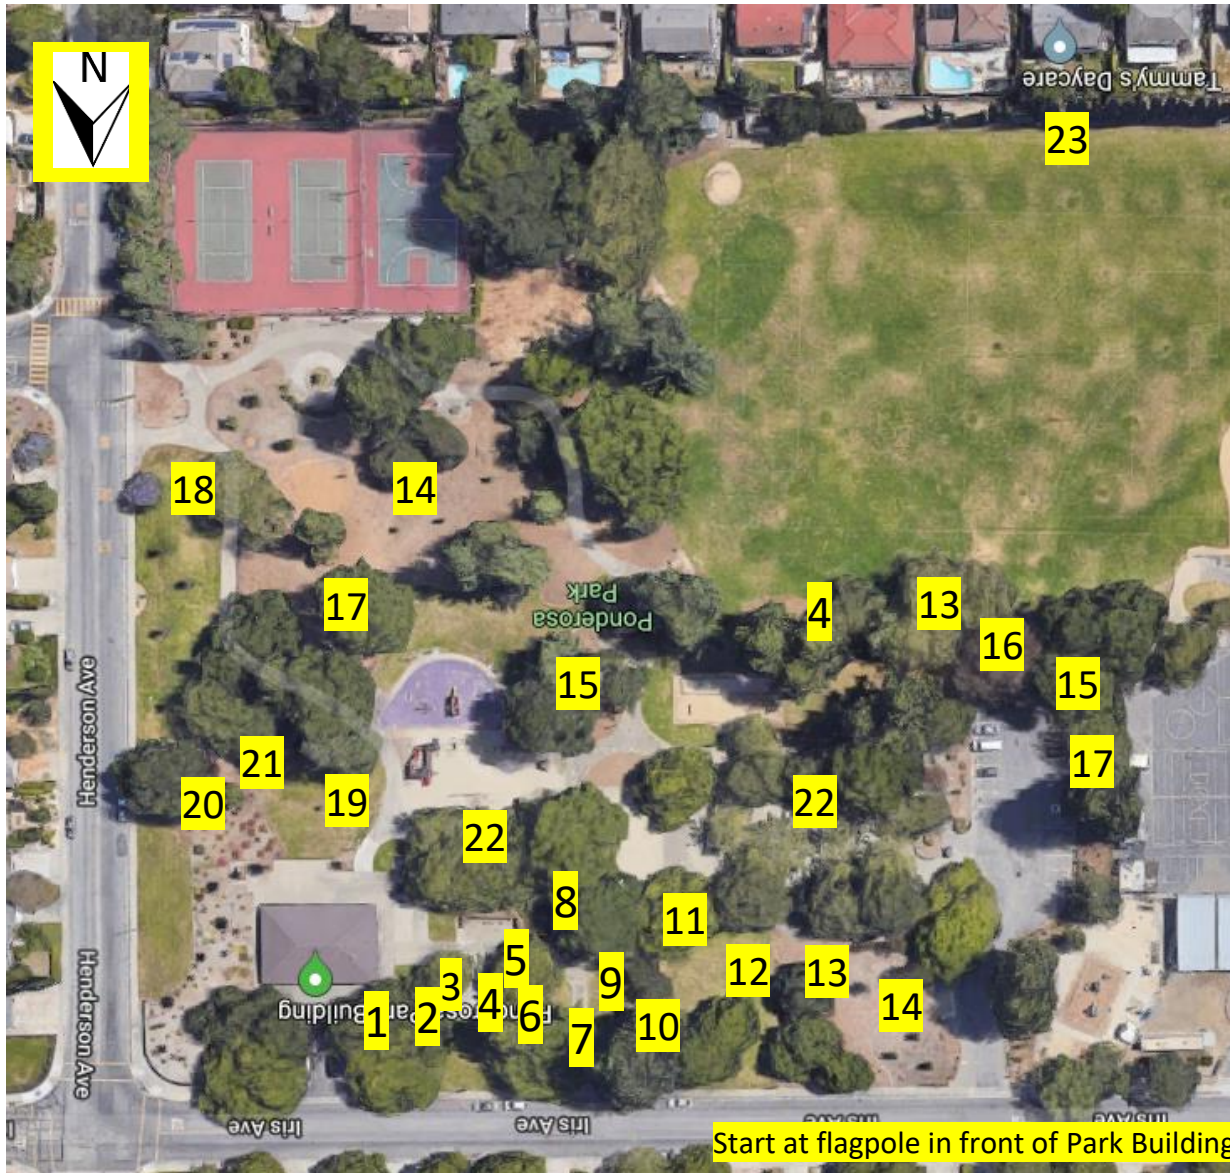

Sunnyvale Urban
Forest Advocates

sunnyvaretrees.org

Ponderosa Park Tree Walk

811 Henderson Avenue, Sunnyvale 94086

- 1 Chinese Elm
- 2 Western Redbud
- 3 Southern Magnolia
- 4 Canary Island Pine
- 5 Purple Leaf Plum
- 6 Ginkgo Biloba
- 7 California Coast Redwood
- 8 Shamel Ash
- 9 Crape Myrtle
- 10 Chinese Pistache
- 11 Holly Oak
- 12 Valley Oak
- 13 California Sycamore
- 14 Deodar Cedar
- 15 Monterey Pine
- 16 Pink Flowering Iron Bark Eucalyptus
- 17 Ponderosa Pine
- 18 Jacaranda
- 19 Southern Live Oak
- 20 Liquidambar
- 21 Yucca
- 22 London Plane
- 23 Italian Cypress