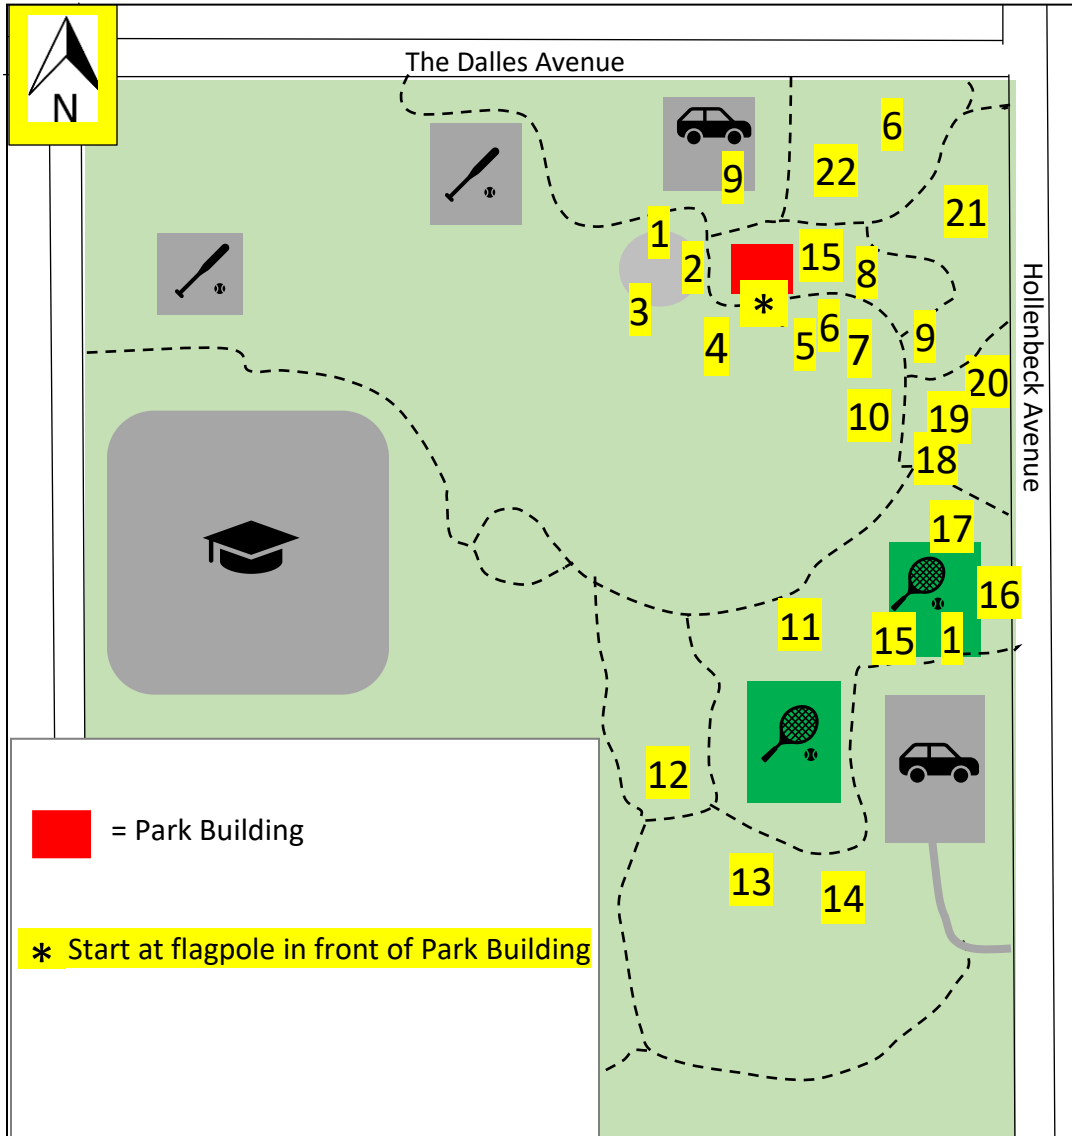

# Serra Park Tree Walk

730 The Dalles, Sunnyvale 94087

- 1 Canary Island Pine
- 2 Chinese Pistache
- 3 Crepe Myrtle
- 4 Saucer Magnolia
- 5 California Coast Redwood
- 6 Coast Live Oak
- 7 California Bay
- 8 Chinese Elm
- 9 Japanese Zelkova
- 10 Western Sycamore
- 11 Catalina Ironwood
- 12 Alder
- 13 Camphor
- 14 Valley Oak
- 15 African Fern Pine
- 16 Southern Magnolia
- 17 White Birch
- 18 Canary Island Palm
- 19 Purple Leaf Plum
- 20 Strawberry Tree
- 21 Scarlet Oak
- 22 Japanese Maple
- 23 Japanese Zelkova