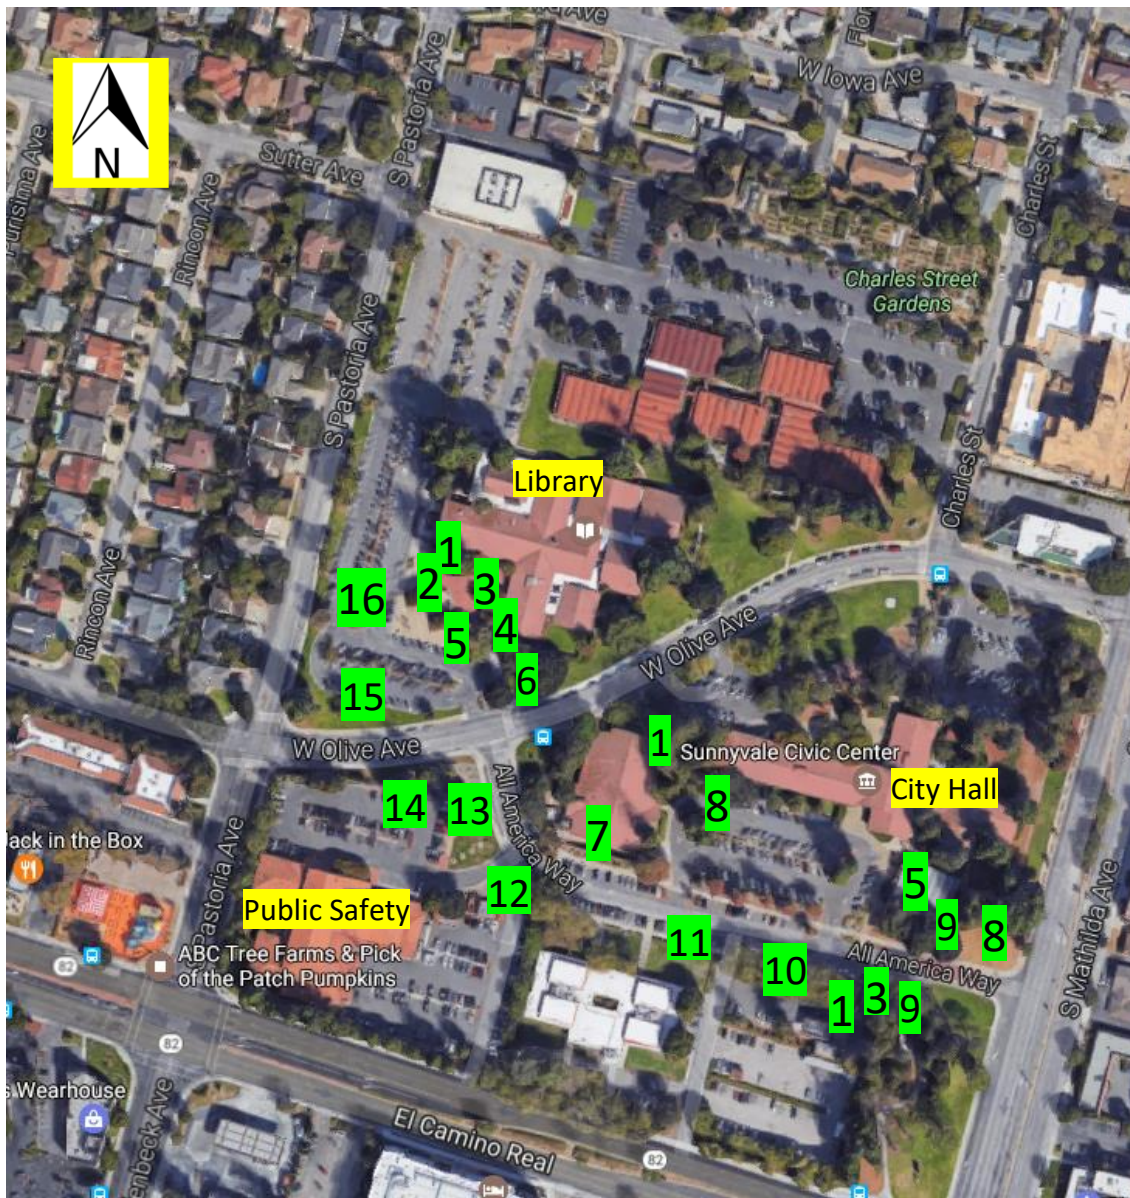

Sunnyvale Urban
Forest Advocates

sunnyvaletrees.org

Sunnyvale Library Tree Walk 2022

- 1 – California Coast Redwood
- 2 – Crape Myrtle
- 3 – Japanese Maple
- 4 – Saucer Magnolia
- 5 – Cork Oak
- 6 – Holly Oak
- 7 – Liquidambar
- 8 – Canary Island Pine
- 9 – Camphor
- 10 – Tulip Poplar
- 11 – Chinese Elm
- 12 – Monterey Pine
- 13 – Flowering Cherry Trees - Akebono
Donated by sister city Iizuka, Japan in 2014
Akebono – single petal
- 14 – Ginkgo
- 15 – Copper Beech
- 16 – Flowering Cherry Trees – Kwanzan
Kwanzan- double petal