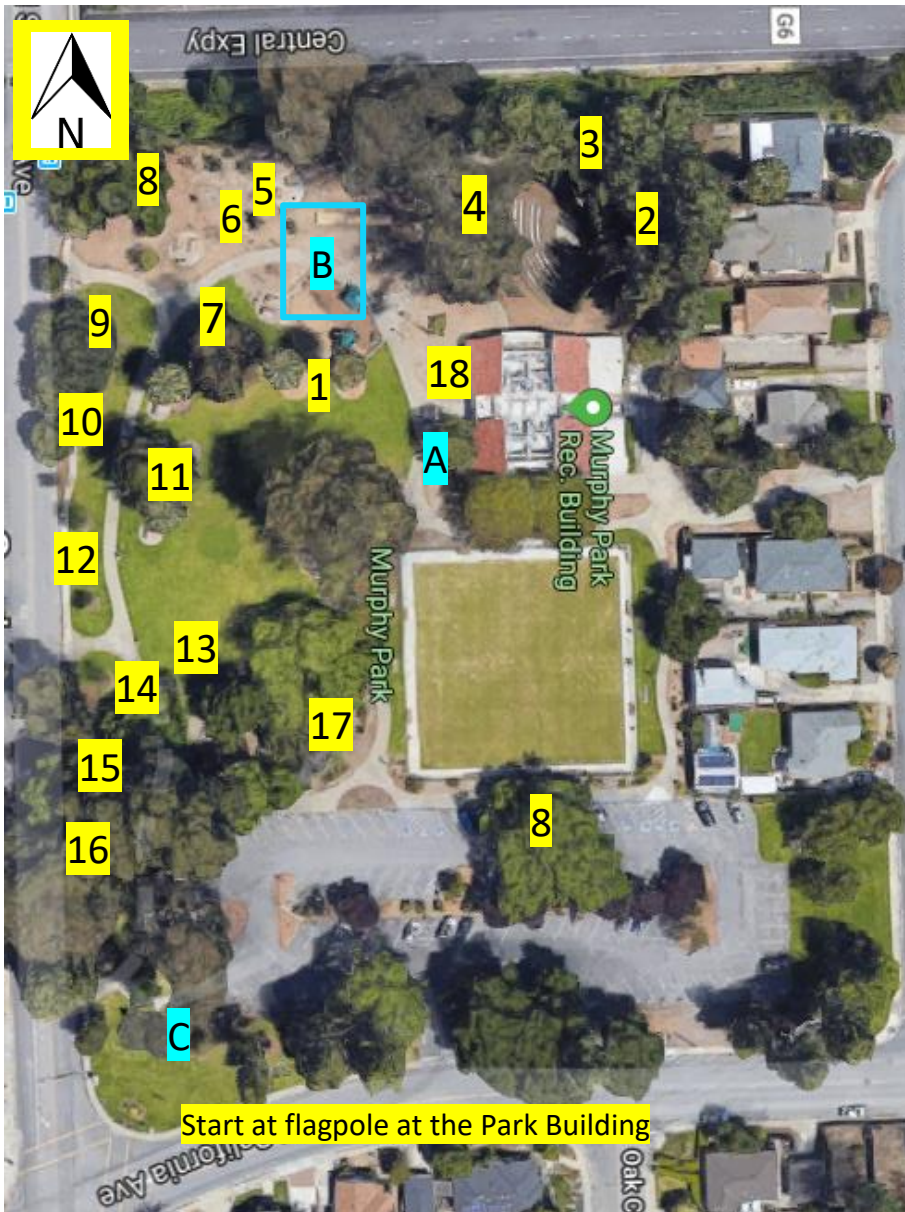

Murphy Park Tree Walk

194 North Sunnyvale Ave., Sunnyvale 94086

- 1 Canary Island Date Palm – *Phoenix canariensis*
- 2 Italian Cypress – *Cupressus sempervirens* “Glauca”
- 3 Canary Island Pine – *Pinus canariensis*
- 4 Southern Blue Gum Eucalyptus – *Eucalyptus globulus*
- 5 London Planetree – *Platanus x acerifolia*
- 6 Cape Myrtle – *Lagerstroemia*
- 7 California Coast Redwood – *Sequoia sempervirens*
- 8 Coast Live Oak – *Quercus agrifolia*
- 9 Holly Oak – *Quercus Ilex*
- 10 Bay Laurel – *Laurens nobilis*
- 11 Bunya Pine – *Araucaria bidwillii*
- 12 Chinese Tallow – *Triadica sebifera*
- 13 Holly Tree - *Ilex*
- 14 Valley Oak – *Quercus lobata*
- 15 Black Acacia – *Acacia melanoxyton*
- 16 California Pepper Tree – *Schinus molle*
- 17 Shumard Oak – *Quercus shumardii*
- 18 Southern Magnolia – *Magnolia grandiflora*

- A – Martin Murphy Residence Plaque
- A – De Anza Expedition Plaque
- B – Murphy House Location
- C – Hendy Iron Works Stamp Mill