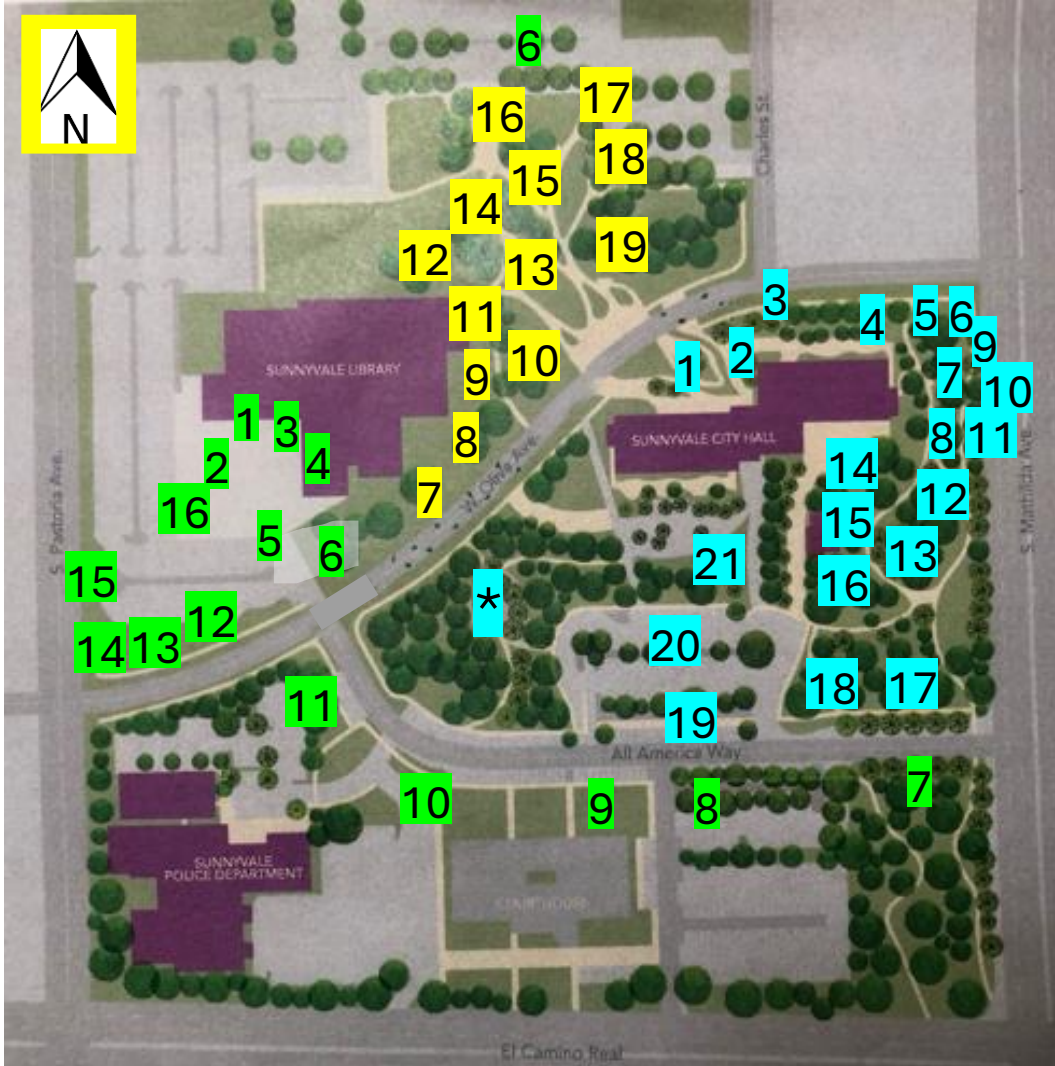

Sunnyvale Civic Center Tree Walk 2024

Green Route

- 1 – California Coast Redwood
- 2 – Crape Myrtle
- 3 – Japanese Maple
- 4 – Saucer Magnolia
- 5 – Cork Oak
- 6 – Holly Oak
- 7 – Camphor
- 8 – Tulip Poplar
- 9 – Chinese Elm
- 10 – Monterey Pine
- 11 – Flowering Cherry Trees – Akebono – single petal
- 12 – Copper Beech
- 13 – Liquidambar
- 14 – Canary Island Pine
- 15 – Ginkgo
- 16 – Flowering Cherry Trees – Kwanzan - double petal

Yellow Route

- 1 – California Coast Redwood
- 2 – Crape Myrtle
- 3 – Japanese Maple
- 4 – Saucer Magnolia
- 5 – Cork Oak
- 6 – Holly Oak
- 7 – Shumard Oak
- 8 – Ginkgo
- 9 – Canary Island Pine
- 10 – Honey Locust
- 11 - Flowering Apple
- 12 – Liquidambar
- 13 – Chinese Pistache
- 14 – Juniper
- 15 – Olive
- 16 – Olive (different variety)
- 17 – Atlas Cedar
- 18 – Privet
- 19 – Chinese Pistache

Blue Route

- 1 – Western Redbud
- 2 – Strawberry Tree
- 3 – Shumard Oak
- 4 – Valley Oak
- 5 – Chinese Pistache
- 6 – Canary Island Pine
- 7 – California Coast Redwood
- 8 – Japanese Maple
- 9 – Red Sunset Maple
- 10 – Privet
- 11 – Horse Chestnut (Buckeye)
- 12 – Holly Oak
- 13 – Afrocarpus
- 14 – Southern Magnolia
- 15 – Saucer Magnolia
- 16 – Ginkgo
- 17 – Camphor
- 18 – Cork Oak
- 19 – Liquidambar
- 20 – Beech
- 21 – Crepe Myrtle

* Amphitheater