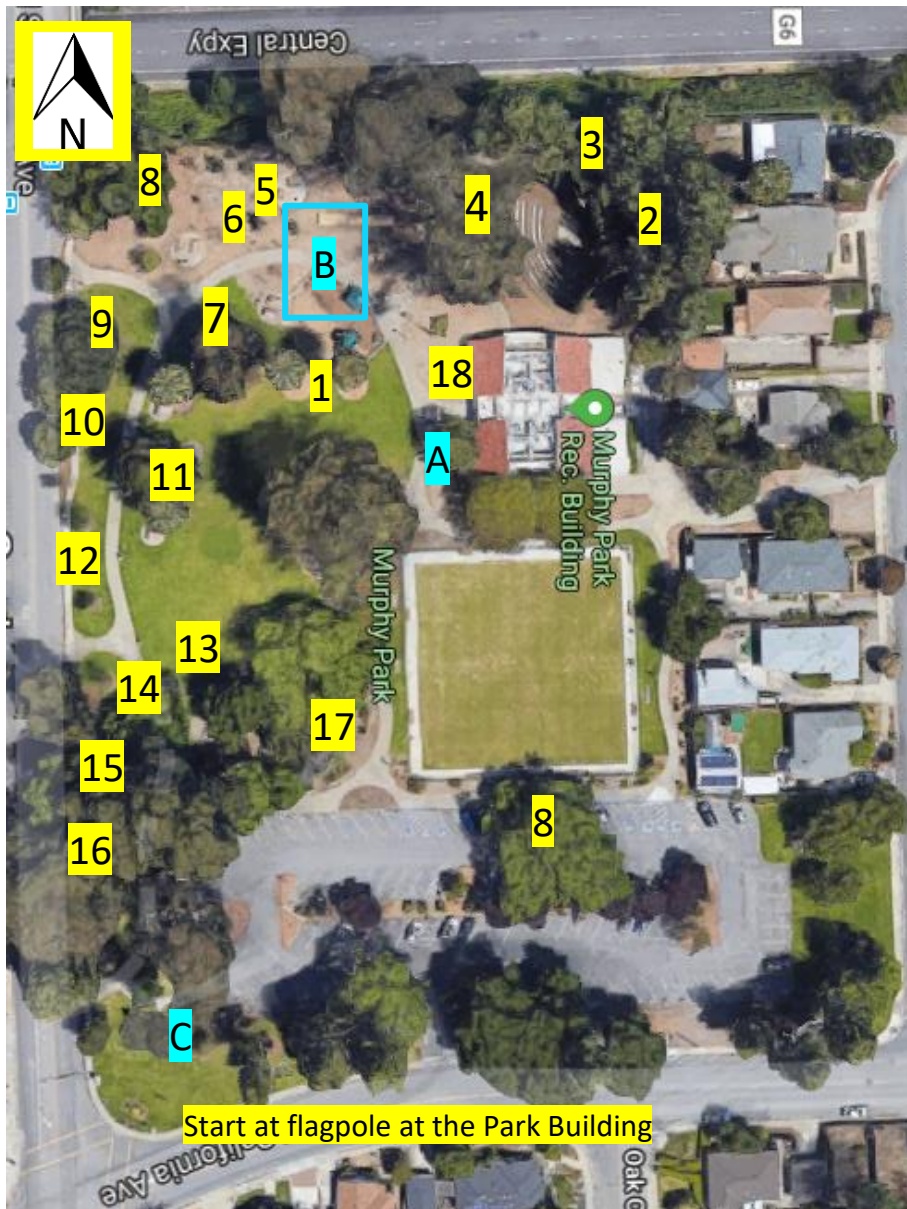

Murphy Park Tree Walk

260 North Sunnyvale Ave., Sunnyvale 94086

- 1 Canary Island Date Palm – *Phoenix canariensis*
- 2 Italian Cypress – *Cupressus sempervirens* “Glauca”
- 3 Canary Island Pine – *Pinus canariensis*
- 4 Southern Blue Gum Eucalyptus – *Eucalyptus globulus*
- 5 London Planetree – *Platanus x acerifolia*
- 6 Crape Myrtle – *Lagerstroemia*
- 7 California Coast Redwood – *Sequoia sempervirens*
- 8 Coast Live Oak – *Quercus agrifolia*
- 9 Holly Oak – *Quercus ilex*
- 10 Bay Laurel – *Laurens nobilis*
- 11 Bunya Pine – *Araucaria bidwillii*
- 12 Chinese Tallow – *Triadica sebifera*
- 13 Holly Tree - *Ilex*
- 14 Valley Oak – *Quercus lobata*
- 15 Black Acacia – *Acacia melanoxylon*
- 16 California Pepper Tree – *Schinus molle*
- 17 Shumard Oak – *Quercus shumardii*
- 18 Southern Magnolia – *Magnolia grandiflora*

- A – Martin Murphy Residence Plaque
- A – De Anza Expedition Plaque
- B – Murphy House Location
- C – Hendy Iron Works Stamp Mill